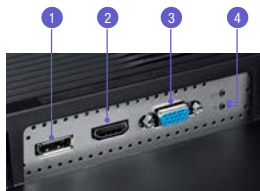

CONNECTIVITY

Model S24E650PL

1. DisplayPort In
2. HDMI In
3. VGA In
4. Audio In / Out