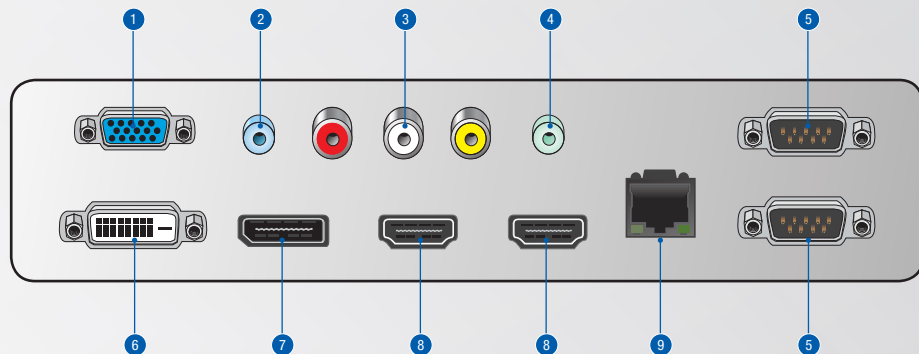

CONNECTIVITY

1. VGA In
2. Audio In
3. Component/Composite In
4. Audio Out
5. RS232C In/Out
6. DVI In
7. DisplayPort
8. HDMI x 2
9. RJ45 LAN

For complete product information and accessories, visit samsung.com/prodisplay or samsung.com/business

Follow us: [@SamsungBizUSA](https://twitter.com/SamsungBizUSA) | [YouTube youtube.com/user/samsungbizusa](https://www.youtube.com/user/samsungbizusa)

Product Support: 1-800-SAMSUNG
1-866-SAM4BIZ