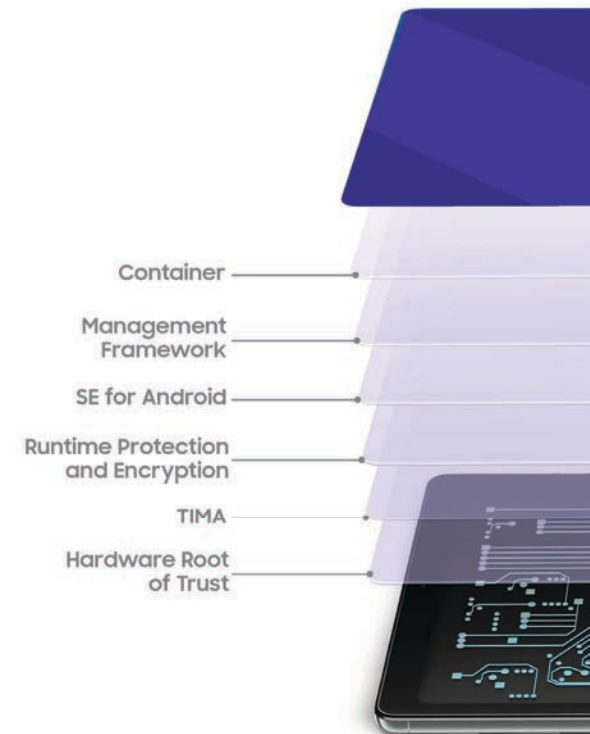

Put all your devices to work.

- Maximize productivity in new ways with a dynamic interface lets you control all your Galaxy devices at the same time.

Hear every detail.

- Dual speakers with Dolby Atmos deliver balanced, high-quality stereo sound when in landscape mode.2

Built for a worry-free workday.

Trusted security, built in.

- Built on the Samsung Knox trusted security platform, the Galaxy Tab A7 Lite is protected from intrusion, malware and malicious threats.3

Stay in sync and in control.

- Knox Suite offers a complete set of cloud-based solutions designed for the mobile workforce.4 Easily control your team's devices from end to end.

Total care. Total assurance. Total control.

- Samsung Care+ for Business has your back with hassle-free device repairs, an extended warranty of up to three years with coverage for accidental damages, plus real-time technical support.