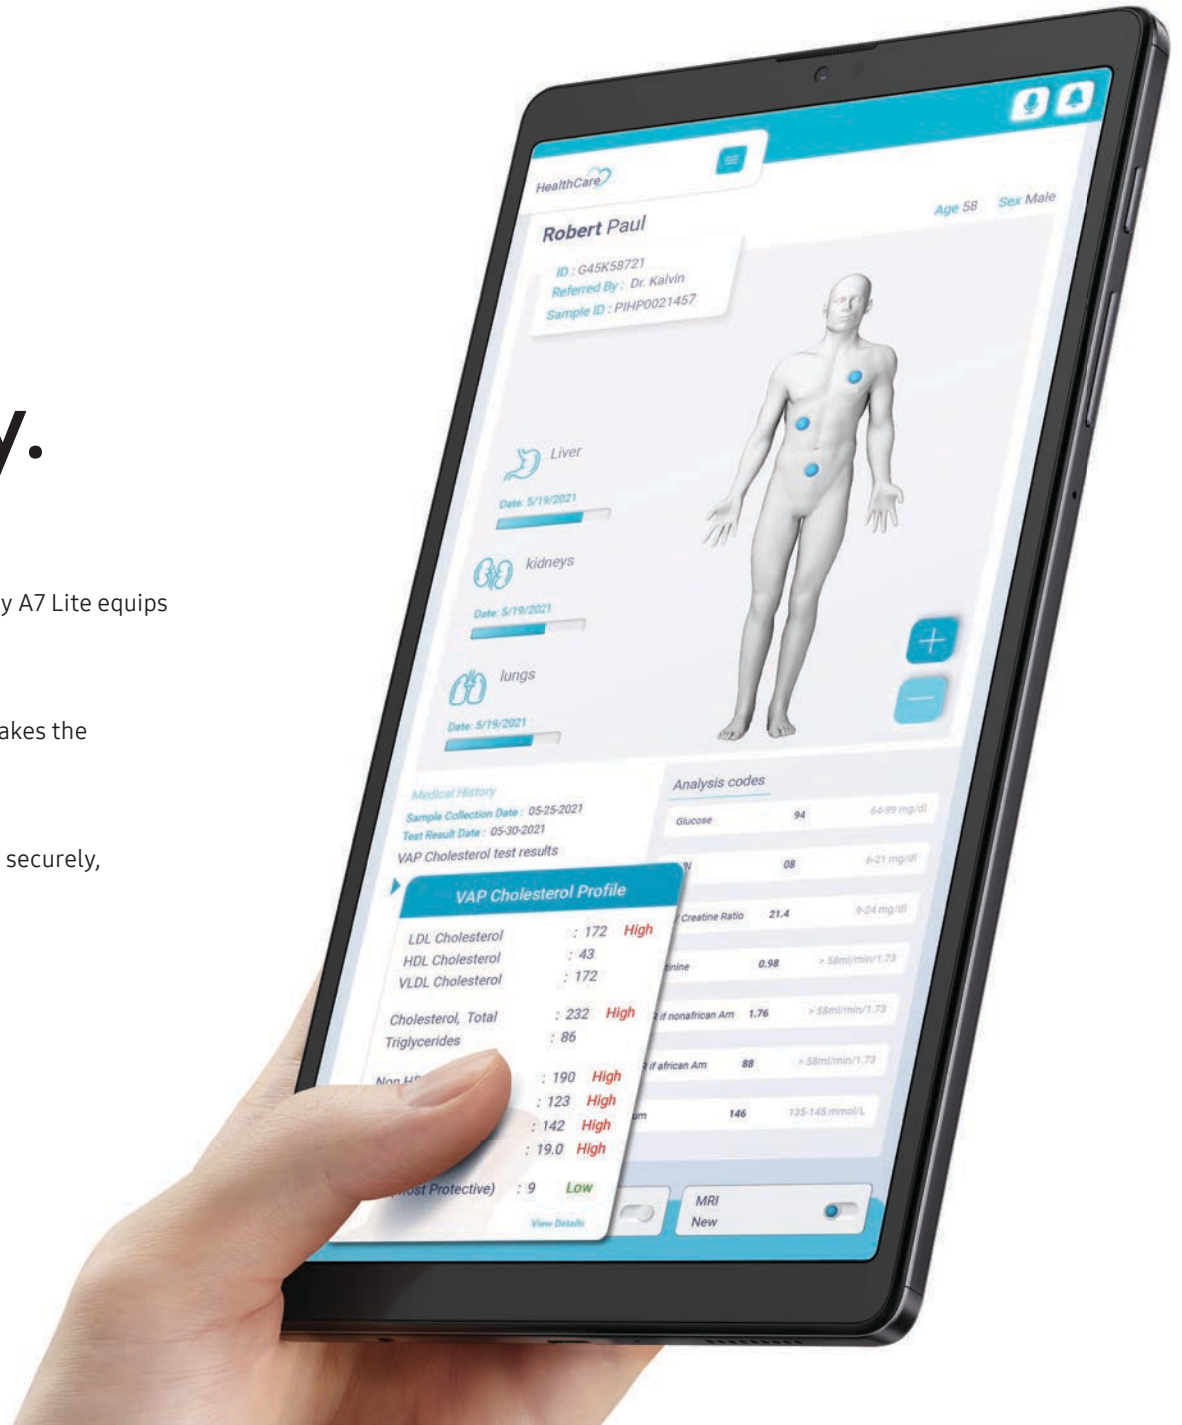

SAMSUNG

Galaxy Tab A7 Lite (Wi-Fi)

The day awaits. Meet it confidently.

The portability, speed and connectivity you need.

Working on the go is more important than ever. The Galaxy A7 Lite equips your teams to work without compromise.

Ready for the demands of the workday.

A metal frame, long-lasting battery and other features makes the Galaxy Tab A7 Lite an ideal partner for a rough workday.

Built for a worry-free workday.

Security and management tools help keep teams working securely, while keeping worry to a minimum.

Be ready for the challenges of the day.

The portability, speed and connectivity you need.

The work goes where you go.

- Compact 8.7" screen, slim design and sturdy metal frame, so it's perfectly sized for work on the go.

Put all your devices to work.

- Maximize productivity in new ways with a dynamic interface lets you control all your Galaxy devices at the same time.

Hear every detail.

- Dual speakers with Dolby Atmos deliver balanced, high-quality stereo sound when in landscape mode.2